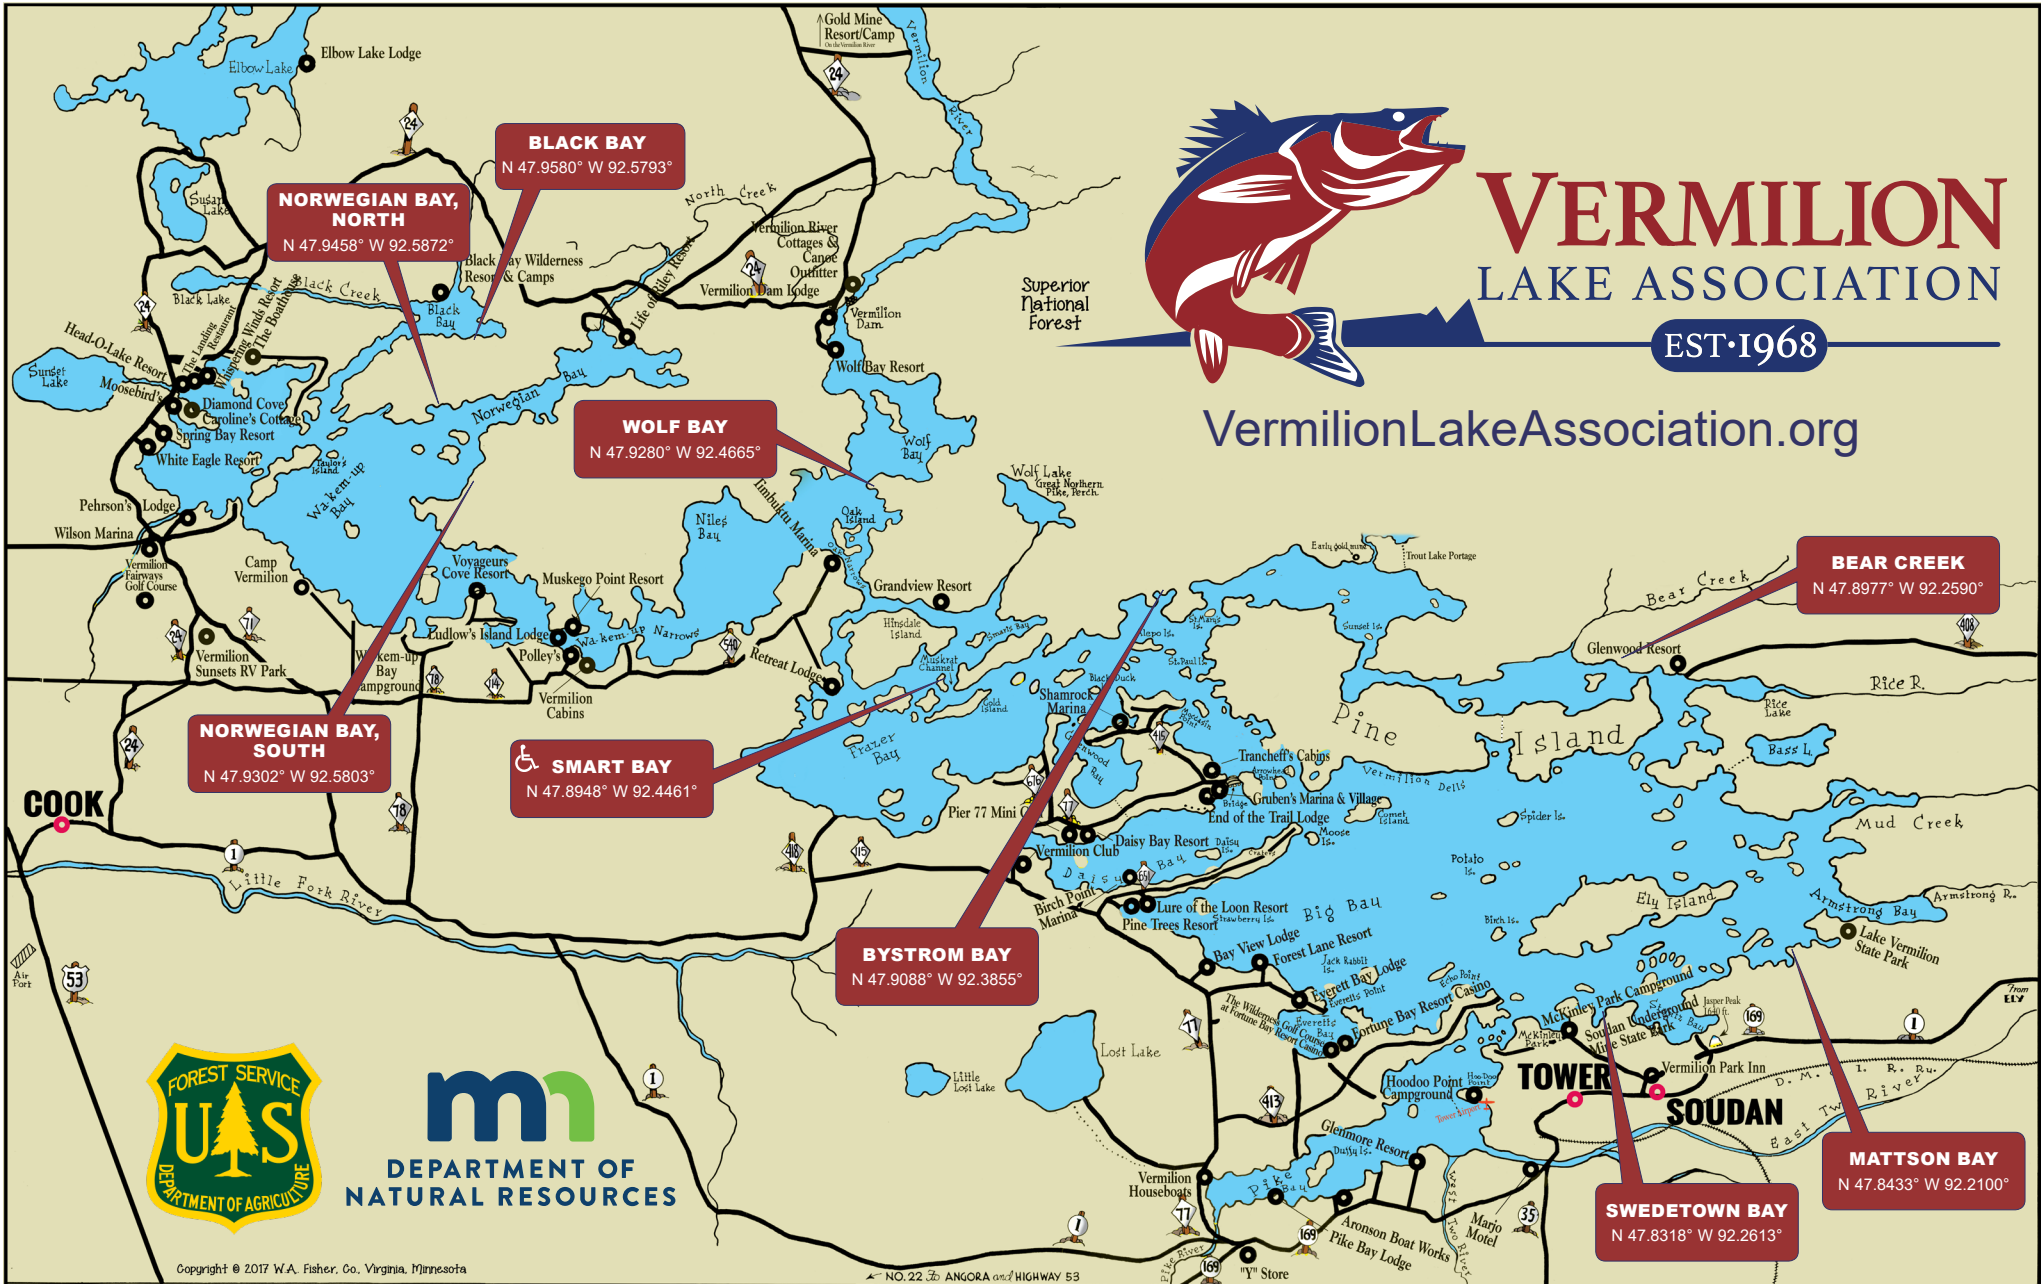

# SHORE LUNCH SITES LAKE VERMILION

The Vermilion Lake Association (VLA) developed and maintains these shore lunch sites in cooperation with the US Forest Service and the Minnesota DNR. For additional copies of this map or for information about other VLA activities, go to [www.VermilionLakeAssociation.org](http://www.VermilionLakeAssociation.org).